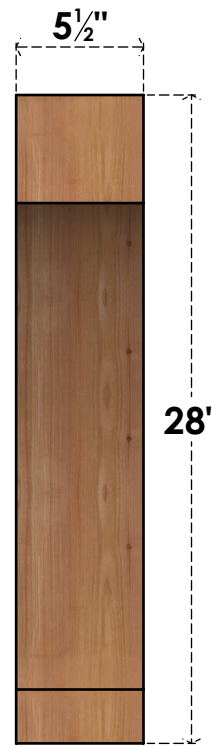

BRC06X28X28IMP00SWR

5 1/2"W X 28"D X 28"H IMPERIAL SMOOTH BRACE, WESTERN RED CEDAR

SIDE

FRONT

EKENA MILLWORK
 2300 WEST MAIN ST.
 CLARKSVILLE, TX 75426
 TOLL FREE: 866-607-0453
 WWW.EKENAMILLWORK.COM

NOTES

1. INSTALLATION TO BE COMPLETED IN ACCORDANCE WITH MANUFACTURER'S SPECIFICATIONS.
2. DRAWING MAY NOT BE TO SCALE
3. THIS DRAWING IS INTENDED FOR DESIGN AND PLANNING PURPOSES ONLY.
4. ALL INFORMATION CONTAINED HEREIN WAS CURRENT AT THE TIME OF DEVELOPMENT BUT MUST BE REVIEWED AND APPROVED BY THE PRODUCT MANUFACTURER TO BE CONSIDERED ACCURATE.
5. PRODUCTS ARE NOT KILN DRIED. THIS ITEM IS UNIQUE AND WILL CONTAIN THE NATURAL VARIATIONS THAT THE WOOD SPECIES OFFERS. THIS MAY RESULT IN VARIATIONS UP TO 1/4"