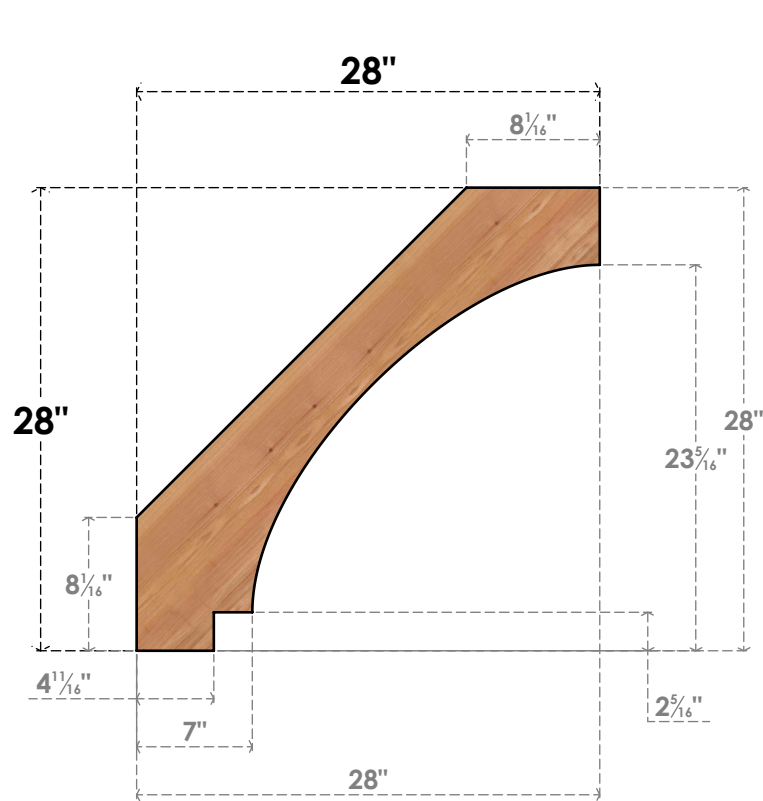

BRC06X28X28IMP00SWR

5 1/2"W X 28"D X 28"H IMPERIAL SMOOTH BRACE, WESTERN RED CEDAR

SIDE

FRONT

EKENA MILLWORK
 2300 WEST MAIN ST.
 CLARKSVILLE, TX 75426
 TOLL FREE: 866-607-0453
 WWW.EKENAMILLWORK.COM

NOTES